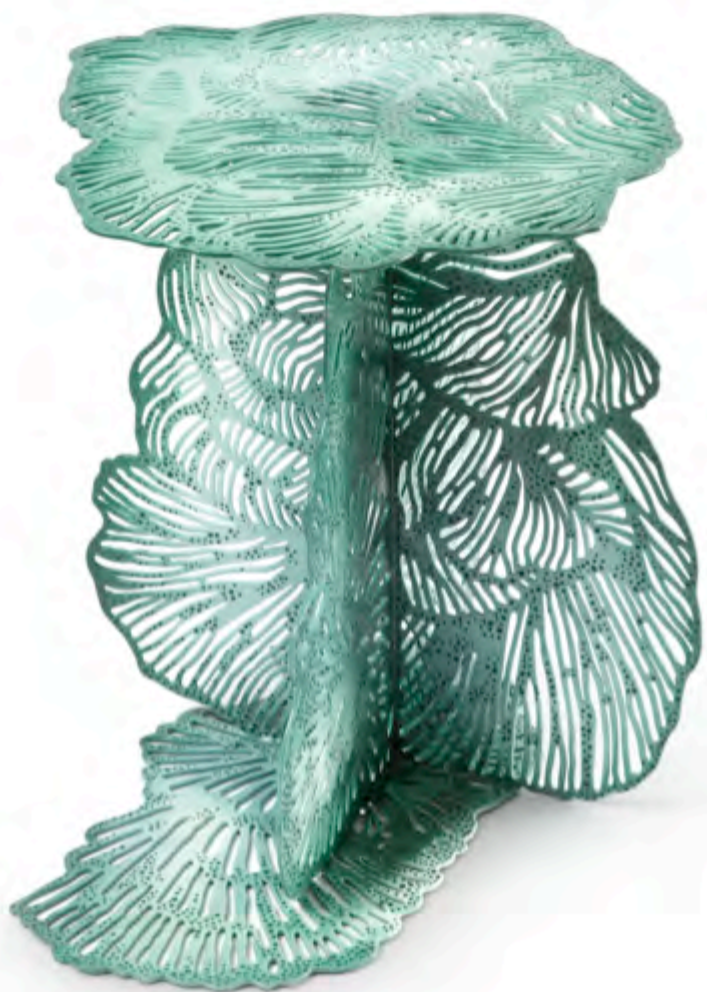

HANNA HEDMAN

OBJECT & PUBLIC ART

MED RISK ATT FÖRSVINNA

2015-2019

Stockholm Konst & SISAB
4 preschools in Stockholm, Sweden

Photo: Gustav Karlsson Frost
& Sanna Lindberg

Laser cut and powder-coated steel

BECOMING NATURE

2019

Comissioned by Ornamentum gallery
Design Miami, USA

Photo: Sanna Lindberg

Laser cut and powder-coated and
handpainted steel

STOCKHOLMSVERKEN

2019

AMF Fastigheter & Equator AB
Neighbourhood Stockholm, Sweden

Photo: Sara Danielsson

Laser cut and powder-coated steel

MORGON

2019

Kulturförvaltningen, Södersjukhuset
Stockholm, Sweden

Photo: Sanna Lindberg

Wood, laser cut and powder-coated
and chemically etched steel, hand-
painted with watercolour and
graphite